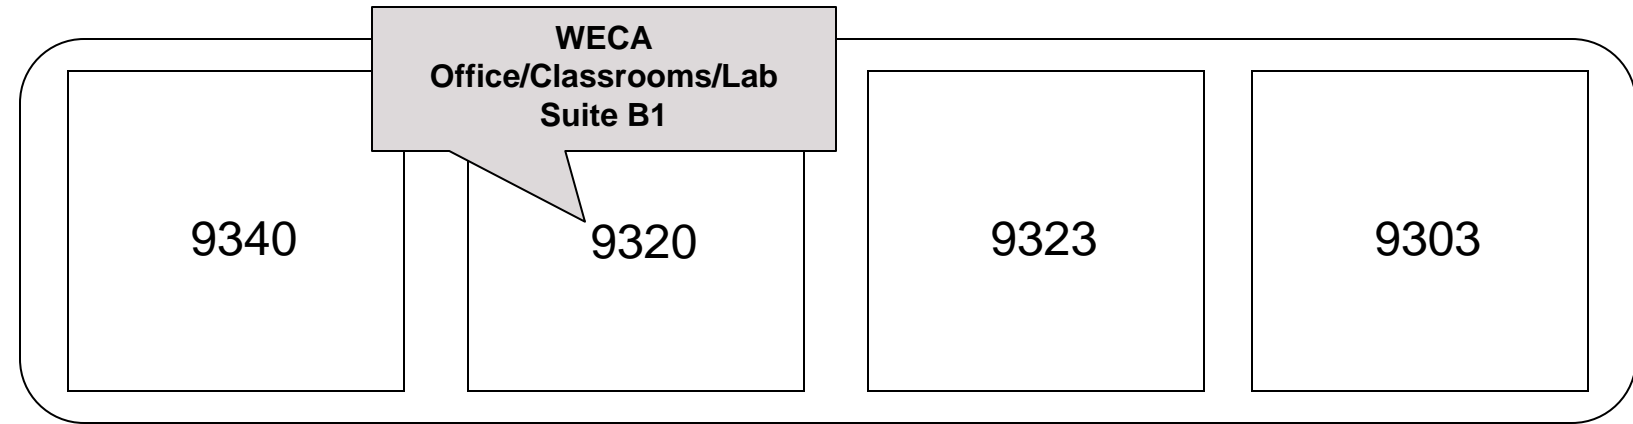

Hazard Way

Chesapeake Drive

NO PARKING

Ruffin Road

Due to constraints, please park on either Hazard Way or Chesapeake Drive

WECA
San Diego Training Facility
9320 Hazard Way
858-751-0600 (local)
877-663-9322 (toll free)
858-751-0604 (fax)