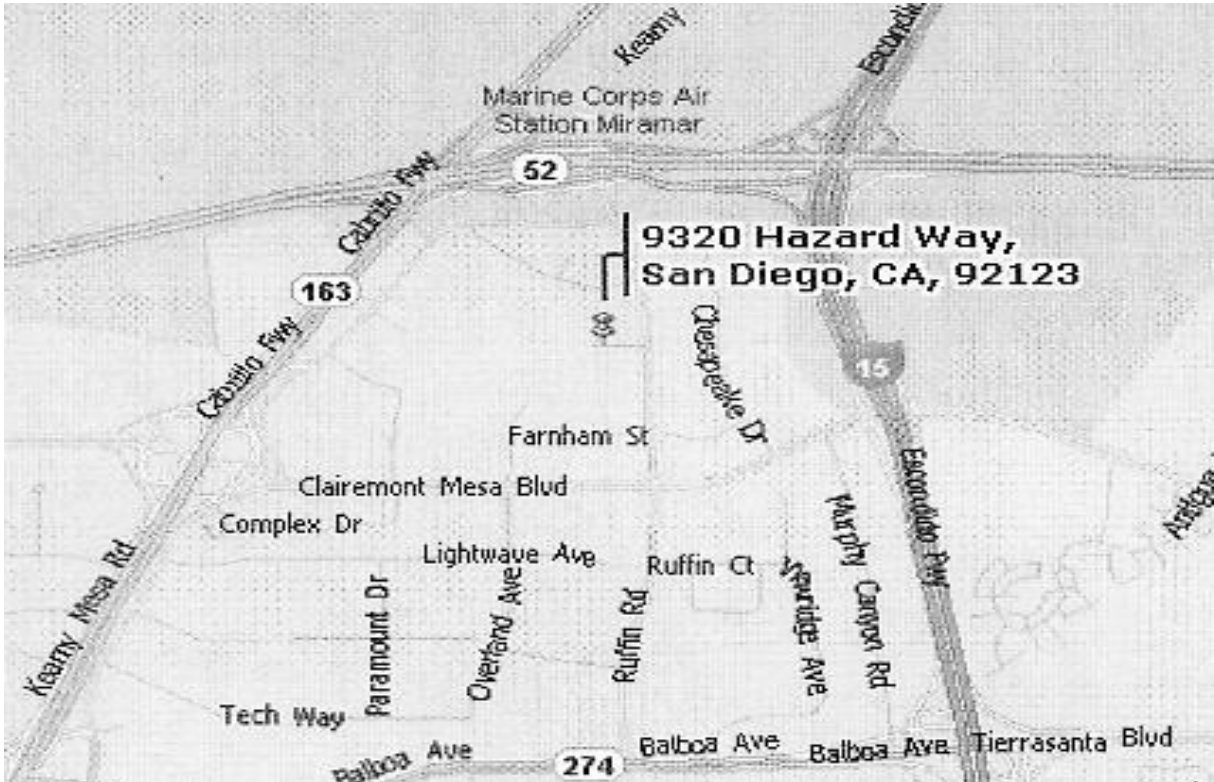

WECA *San Diego* Training Facility

9320 Hazard Way, Suite B1
San Diego, CA 92123

Lodging Information

Name	Address	Telephone	Single Bed	Double Beds	Amenities
California Suites	5415 Clairemont Mesa Blvd San Diego, CA 92117	(858) 560-0545	\$66.30/night	\$71.20/night	Laundry room, pool, Kitchenette, Cable TV
Days Inn	5550 Clairemont Mesa Blvd San Diego, Ca 92117	(858) 560-4551	\$65.00/night	\$70.00/night	Laundry room, Cable TV
Motel 6	5592 Clairemont Mesa Blvd San Diego, Ca 92117	(858) 268-9758	\$57.50/night	\$63.50/night	Cable TV

Meal Information

There are several fast food restaurants located within 1 mile of the San Diego Training Facility, including Godfather's Pizza, Deli Shop, and Carl's Jr.

(OVER)

Kearny Mesa Corporate Center

Hazard Way

Chesapeake Drive

NO PARKING

Ruffin Road

Due to constraints, please park on either Hazard Way or Chesapeake Drive

WECA
San Diego Training Facility
9320 Hazard Way
858-751-0600 (local)
877-663-9322 (toll free)
858-751-0604 (fax)